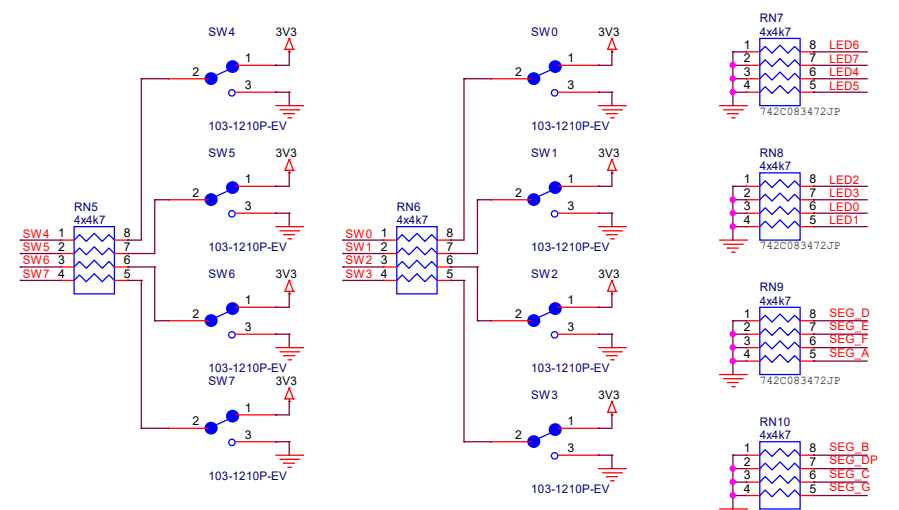

<https://www.aliexpress.com/item/0-4in-SMD-digital-tube-RED-4-digit-LED-Display-Module-0-4-inch-7/32804272354.html>  
<https://www.aliexpress.com/item/0-39in-0-39-SMD-LED-Display-4-Bit-smd-Digital-Tube-0-39-inches-RED/32739900279.html>

The 7SEG digits numbering is REVERSED (left to right)

Or any generic 6x6 mm tactile buttons.

Title		
BI-SAP ZYBO BASIC I/O BOARD		
Size	Document Number	Rev
A3	<Doc>	1.2
Date:	Thursday, September 20, 2018	Sheet 1 of 1