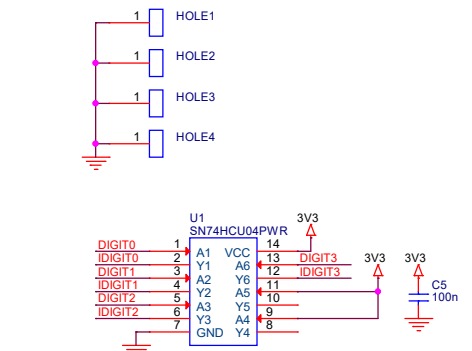

<https://www.aliexpress.com/item/0-4in-SMD-digital-tube-RED-4-digit-LED-Display-Module-0-4-inch-7/32804272354.html>  
<https://www.aliexpress.com/item/0-39in-0-39-SMD-LED-Display-4-Bit-smd-Digital-Tube-0-39-inches-RED/32739900279.html>

The 7SEG digits numbering is REVERSED (left to right)

Or any generic 6x6 mm tactile buttons.

Title		
BI-SAP ZYBO BASIC I/O BOARD		
Size	Document Number	Rev
A3	<Doc>	1.2
Date:	Thursday, September 20, 2018	Sheet 1 of 1