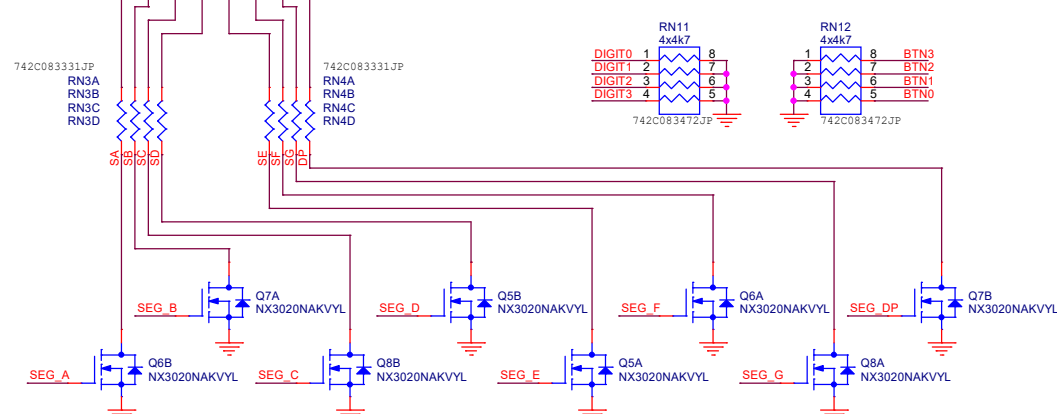

<https://www.aliexpress.com/item/0-4in-SMD-digital-tube-RED-4-digit-LED-Display-Module-0-4-inch-7/32804272354.html>  
<https://www.aliexpress.com/item/0-39in-0-39-SMD-LED-Display-4-Bit-smd-Digital-Tube-0-39-inches-RED/32739900279.html>

The 7SEG digits numbering is REVERSED (left to right)

Or any generic 6x6 mm tactile buttons.

Title		
BI-SAP ZYBO BASIC I/O BOARD		
Size	Document Number	Rev
A3	<Doc>	1.2
Date:	Thursday, September 20, 2018	Sheet 1 of 1