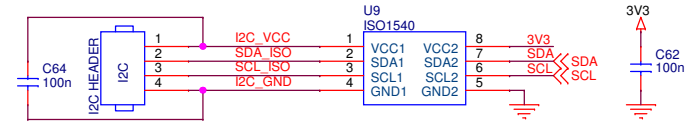

Title	<Title>			Rev	<RevCode>
Size	B	Document Number	<Doc>	Date:	Monday, August 28, 2017
Sheet	1	of	2	Sheet	1 of 2

330u - TCJY337M006R0025 | T55D337M6R3C0025  
 100u - 6TPE100MPB | TCJB107M006R0040

Primary and secondary power inputs  
 691312510002  
 691351500002  
 5VDC\_VIN

100u - JMK325ABJ107MM-P  
 470u - T55D477M6R3C0015

Title	<Title>	
Size	Document Number	Rev
B	<Doc>	<RevCode>
Date:	Thursday, June 22, 2017	Sheet 2 of 2