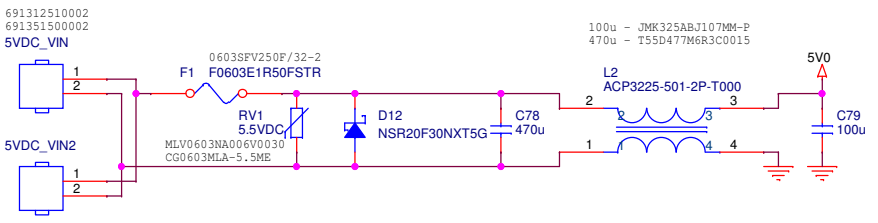

Title	<Title>			Rev	<RevCode>
Size	B	Document Number	<Doc>	Date:	Monday, August 28, 2017
Sheet	1	of	2	Sheet	1 of 2

330u - TCJY337M006R0025 | T55D337M6R3C0025  
 100u - 6TPE100MPB | TCJB107M006R0040

Primary and secondary power inputs  
 691312510002  
 691351500002  
 5VDC\_VIN

100u - JMK325ABJ107MM-P  
 470u - T55D477M6R3C0015

Title	<Title>	
Size	Document Number	Rev
B	<Doc>	<RevCode>
Date:	Thursday, June 22, 2017	Sheet 2 of 2