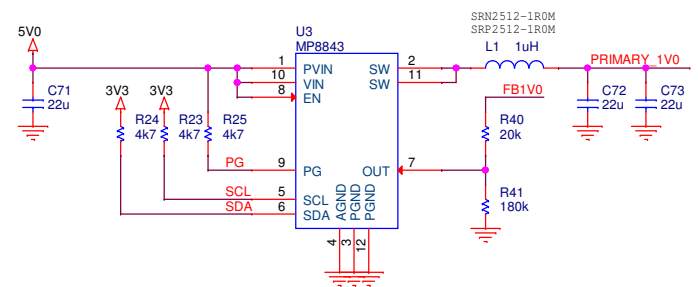

Title	<Title>			Rev	<RevCode>
Size	B	Document Number	<Doc>	Date:	Monday, August 28, 2017
Sheet	1	of	2	Sheet	1 of 2

330u - TCJY337M006R0025 | T55D337M6R3C0025  
 100u - 6TPE100MPB | TCJB107M006R0040

Primary and secondary power inputs  
 691312510002  
 691351500002  
 5VDC\_VIN

100u - JMK325ABJ107MM-P  
 470u - T55D477M6R3C0015

Title	<Title>	
Size	Document Number	Rev
B	<Doc>	<RevCode>
Date:	Thursday, June 22, 2017	Sheet 2 of 2