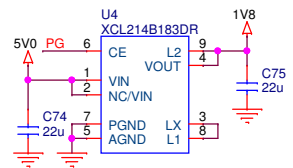

Title	<Title>			Rev	<RevCode>
Size	B	Document Number	<Doc>	Date:	Monday, August 28, 2017
Sheet	1	of	2	Sheet	1 of 2

330u - TCJY337M006R0025 | T55D337M6R3C0025  
 100u - 6TPE100MPB | TCJB107M006R0040

Primary and secondary power inputs  
 691312510002  
 691351500002  
 5VDC\_VIN

100u - JMK325ABJ107MM-P  
 470u - T55D477M6R3C0015

Title	<Title>	
Size	Document Number	Rev
B	<Doc>	<RevCode>
Date:	Thursday, June 22, 2017	Sheet 2 of 2