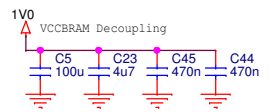

Title	<Title>			Rev	<RevCode>
Size	B	Document Number	<Doc>	Date:	Monday, August 28, 2017
Sheet	1	of	2	Sheet	1 of 2

330u - TCJY337M006R0025 | T55D337M6R3C0025  
 100u - 6TPE100MPB | TCJB107M006R0040

Primary and secondary power inputs  
 691312510002  
 691351500002  
 5VDC\_VIN

100u - JMK325ABJ107MM-P  
 470u - T55D477M6R3C0015

Title	<Title>	
Size	Document Number	Rev
B	<Doc>	<RevCode>
Date:	Thursday, June 22, 2017	Sheet 2 of 2