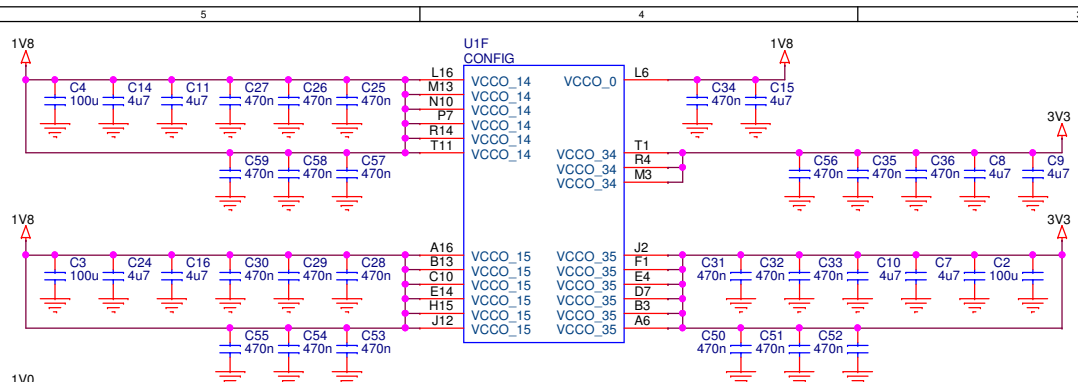

Title	<Title>			Rev	<RevCode>
Size	B	Document Number	<Doc>	Date:	Monday, August 28, 2017
Sheet	1	of	2	Sheet	1 of 2

330u - TCJY337M006R0025 | T55D337M6R3C0025  
 100u - 6TPE100MPB | TCJB107M006R0040

Primary and secondary power inputs  
 691312510002  
 691351500002  
 5VDC\_VIN

100u - JMK325ABJ107MM-P  
 470u - T55D477M6R3C0015

Title	<Title>	
Size	Document Number	Rev
B	<Doc>	<RevCode>
Date:	Thursday, June 22, 2017	Sheet 2 of 2