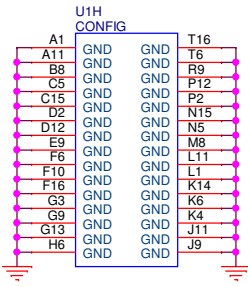

Title	<Title>			Rev	<RevCode>
Size	B	Document Number	<Doc>	Date:	Monday, August 28, 2017
Sheet	1	of	2	Sheet	1 of 2

330u - TCJY337M006R0025 | T55D337M6R3C0025  
 100u - 6TPE100MPB | TCJB107M006R0040

Primary and secondary power inputs  
 691312510002  
 691351500002  
 5VDC\_VIN

100u - JMK325ABJ107MM-P  
 470u - T55D477M6R3C0015

Title	<Title>	
Size	Document Number	Rev
B	<Doc>	<RevCode>
Date:	Thursday, June 22, 2017	Sheet 2 of 2