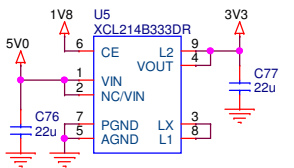

Title	<Title>			Rev	<RevCode>
Size	B	Document Number	<Doc>	Date:	Monday, August 28, 2017
Sheet	1	of	2	Sheet	1 of 2

330u - TCJY337M006R0025 | T55D337M6R3C0025  
 100u - 6TPE100MPB | TCJB107M006R0040

Primary and secondary power inputs  
 691312510002  
 691351500002  
 5VDC\_VIN

100u - JMK325ABJ107MM-P  
 470u - T55D477M6R3C0015

Title	<Title>	
Size	Document Number	Rev
B	<Doc>	<RevCode>
Date:	Thursday, June 22, 2017	Sheet 2 of 2