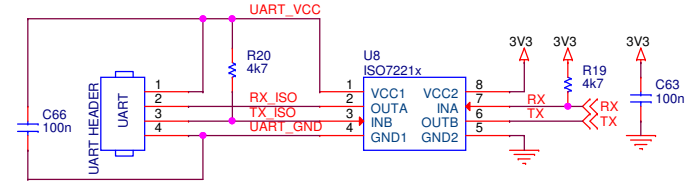

Title	<Title>			Rev	<RevCode>
Size	B	Document Number	<Doc>	Date:	Monday, August 28, 2017
Sheet	1	of	2	Sheet	1 of 2

330u - TCJY337M006R0025 | T55D337M6R3C0025  
 100u - 6TPE100MPB | TCJB107M006R0040

Primary and secondary power inputs  
 691312510002  
 691351500002  
 5VDC\_VIN

100u - JMK325ABJ107MM-P  
 470u - T55D477M6R3C0015

Title	<Title>	
Size	Document Number	Rev
B	<Doc>	<RevCode>
Date:	Thursday, June 22, 2017	Sheet 2 of 2