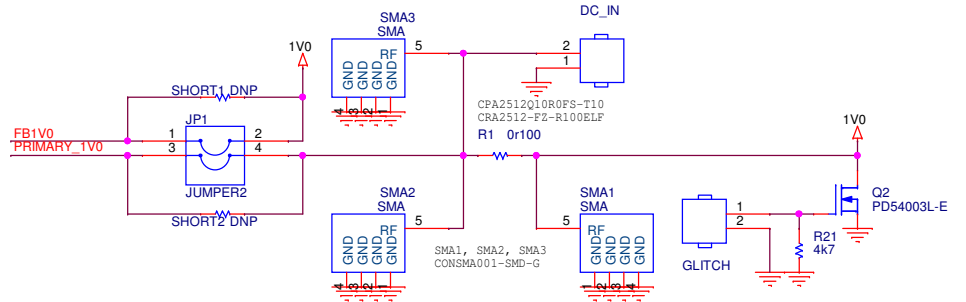

Title	<Title>			Rev	<RevCode>
Size	B	Document Number	<Doc>	Date:	Monday, August 28, 2017
Sheet	1	of	2	Sheet	1 of 2

330u - TCJY337M006R0025 | T55D337M6R3C0025  
 100u - 6TPE100MPB | TCJB107M006R0040

Primary and secondary power inputs  
 691312510002  
 691351500002  
 5VDC\_VIN

100u - JMK325ABJ107MM-P  
 470u - T55D477M6R3C0015

Title	<Title>	
Size	Document Number	Rev
B	<Doc>	<RevCode>
Date:	Thursday, June 22, 2017	Sheet 2 of 2