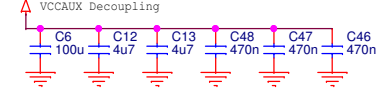

Title	<Title>			Rev	<RevCode>
Size	B	Document Number	<Doc>	Date:	Monday, August 28, 2017
Sheet	1	of	2	Sheet	1 of 2

330u - TCJY337M006R0025 | T55D337M6R3C0025  
 100u - 6TPE100MPB | TCJB107M006R0040

Primary and secondary power inputs  
 691312510002  
 691351500002  
 5VDC\_VIN