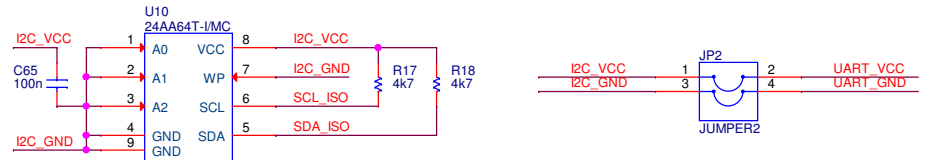

Title	<Title>			Rev	<RevCode>
Size	B	Document Number	<Doc>	Date:	Monday, August 28, 2017
Sheet	1	of	2	Sheet	1 of 2

330u - TCJY337M006R0025 | T55D337M6R3C0025  
 100u - 6TPE100MPB | TCJB107M006R0040

Primary and secondary power inputs  
 691312510002  
 691351500002  
 5VDC\_VIN

100u - JMK325ABJ107MM-P  
 470u - T55D477M6R3C0015

Title	<Title>	
Size	Document Number	Rev
B	<Doc>	<RevCode>
Date:	Thursday, June 22, 2017	Sheet 2 of 2