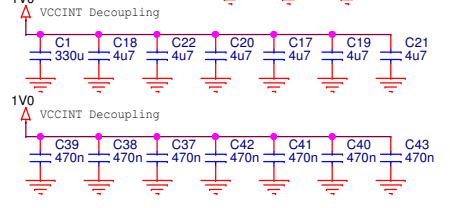

Title	<Title>			Rev	<RevCode>
Size	B	Document Number	<Doc>	Date:	Monday, August 28, 2017
Sheet	1	of	2	Sheet	1 of 2

330u - TCJY337M006R0025 | T55D337M6R3C0025  
 100u - 6TPE100MPB | TCJB107M006R0040

Primary and secondary power inputs  
 691312510002  
 691351500002  
 5VDC\_VIN

100u - JMK325ABJ107MM-P  
 470u - T55D477M6R3C0015

Title	<Title>	
Size	Document Number	Rev
B	<Doc>	<RevCode>
Date:	Thursday, June 22, 2017	Sheet 2 of 2