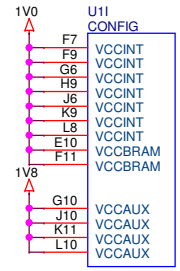

Title	<Title>			Rev	<RevCode>
Size	B	Document Number	<Doc>	Date:	Monday, August 28, 2017
Sheet	1	of	2	Sheet	1 of 2

330u - TCJY337M006R0025 | T55D337M6R3C0025  
 100u - 6TPE100MPB | TCJB107M006R0040

Primary and secondary power inputs  
 691312510002  
 691351500002  
 5VDC\_VIN

100u - JMK325ABJ107MM-P  
 470u - T55D477M6R3C0015

Title	<Title>	
Size	Document Number	Rev
B	<Doc>	<RevCode>
Date:	Thursday, June 22, 2017	Sheet 2 of 2