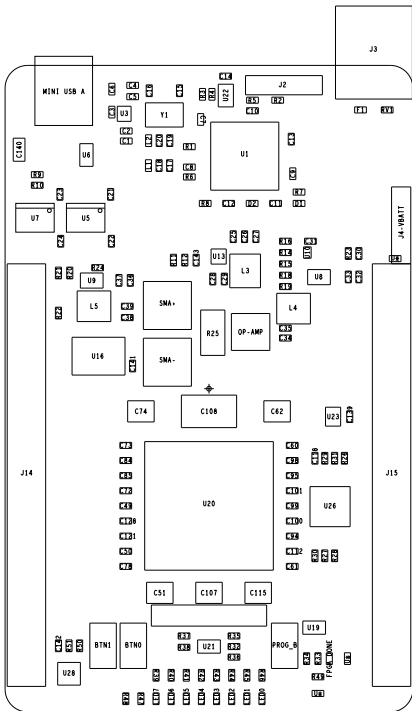

PUF&DPA XILINX ARTIX-7 FPGA
 EXPERIMENTAL MEASUREMENT BOARD
 (C) ING. MATEJ BARTIK 2015
 MATEJ BARTIK & JIRI BUCEK
 BARTIMAT;BUCEKJ@FIT.CVUT.CZ
 CTU FIT DDD
 RESOURCES AVAILABLE AT:
 WWW.BARTIMAT.CZ/DPACARD

c133 c49
 c138 c93 c46
 c116 c102 c125
 c120 c116 c125
 c120 c104 c131 c130
 c105 c91 c70 c71
 c137 c50 c132 c134 c122 c120 c116 c125
 c58 c136 c112 c104 c103 c117 c105 c91 c70 c69 c71
 c57 c59 c77 c103 c117 c105 c91 c70 c69 c71
 c82 c135 c69 c83

C46	C77	□	□	□	□	C110	C112	C9
C47	C82			□	□	C111	C113	C0
C48	C83			□	□		C114	C1
				□	□		C115	C2
C57	C91			□	□	C116	C117	C3
C58	C92	□	□	□	□		C118	C4
C59	C93			□	□	C122	C124	C5
				□	□	C126	C128	C6
C69	C102	□	□	□	□		C130	C7
C70	C103			□	□		C132	C8
C71	C104			□	□			
	C105	□	□	□	□			